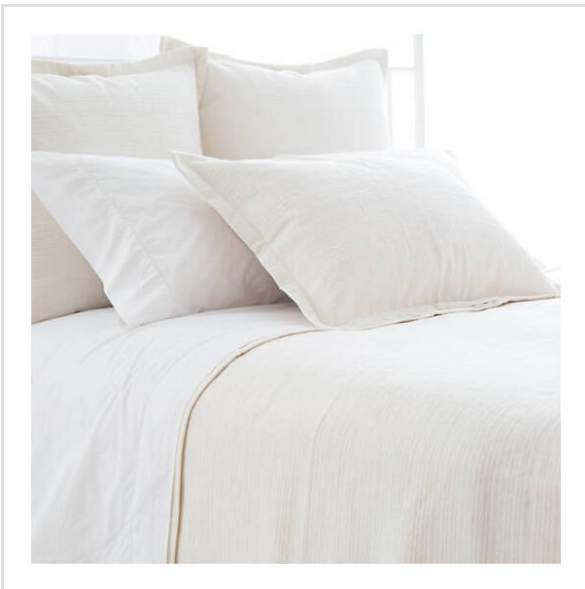

### Cooper Upholstered Bed

**Vendor:** Houzz

**Price:** \$2,608.00

**Quantity:** 1.0

**Dimensions:** California King

**Material/Finish:** Cleanable and breathable hypoallergenic fabrics

**Details:**

The Cooper Upholstered Bed from Kyle Schuneman features a bold, channel-tufted headboard that makes it a stunning addition to your home or your apartment. It's also supported by an elegant, solid wood base that heralds back to Mid-Century craftsmanship while maintaining modern stylistic elements. It's a true platform bed that features solid wood slats and a bunky board to support your mattress. This allows you to use your Cooper without a box spring for a more contemporary look or use a box spring to achieve a more traditional appearance. The 7.5" leg and base height also allows for convenient storage and gives your dogs, cats, or other pets a great place to snooze!

### Lush Linen White Duvet Cover

**Vendor:** burkedecor.com

**Price:** \$298.00

**Quantity:** 1.0

**Dimensions:** King Size

**Material/Finish:** linen

**Details:**

Sweet dreams are made of softly stonewashed, exquisitely textured, cool and drapery linen bedding. Sleep better and deeper as you tumble into the pure happiness of rumpled suppleness that speaks instant history and ultimate relaxed comfort. Our lush linen will keep you cool and comfortable all night long and make an exceptional pairing, seamlessly coordinating with various hues.